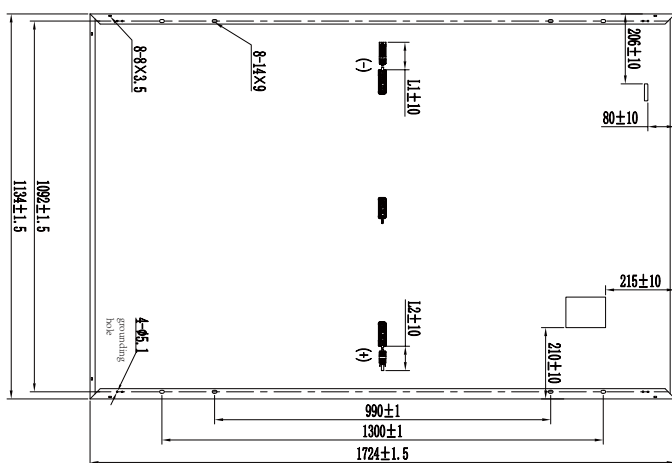

## MECHANICAL PROPERTIES

Cell type	Monocrystalline PERC 182x91 mm
Number of cells	108 cells (6x18)
Dimensions	1724x 1134 x 30 mm
Weight	21,0 kg
Frame	Anodised aluminium
Front plate	Hardened solar glass (high transmission)
Junction Box	IP68
Cable cross section / length	4mm <sup>2</sup> (IEC) - 1100mm
Connector type	MC4-Evo2
Fire rating	C

## DIMENSIONS