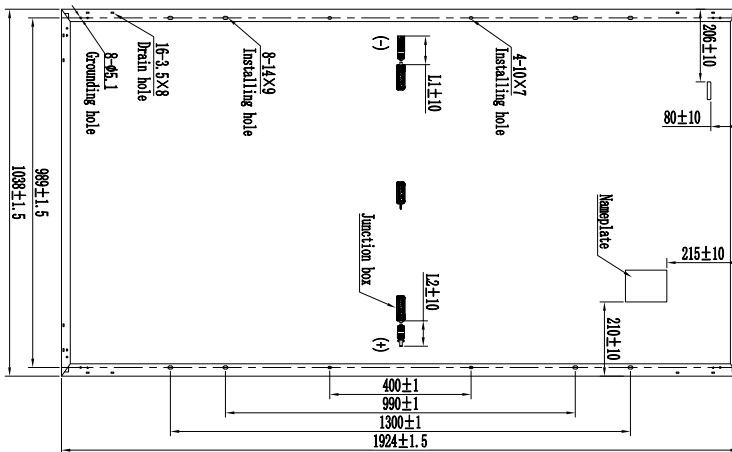

## MECHANICAL PROPERTIES

Cell type	Monocrystalline PERC 166x83 mm
Number of cells	132 cells (6x22)
Dimensions	1924 x 1038 x 35 mm
Weight	22,0 kg
Frame	Anodised aluminium
Front plate	Hardened solar glass (high transmission)
Junction Box	IP68
Cable cross section / length	4mm <sup>2</sup> (IEC) - 1400mm
Connector type	MC4-Evo2
Fire rating	C

## DIMENSIONS